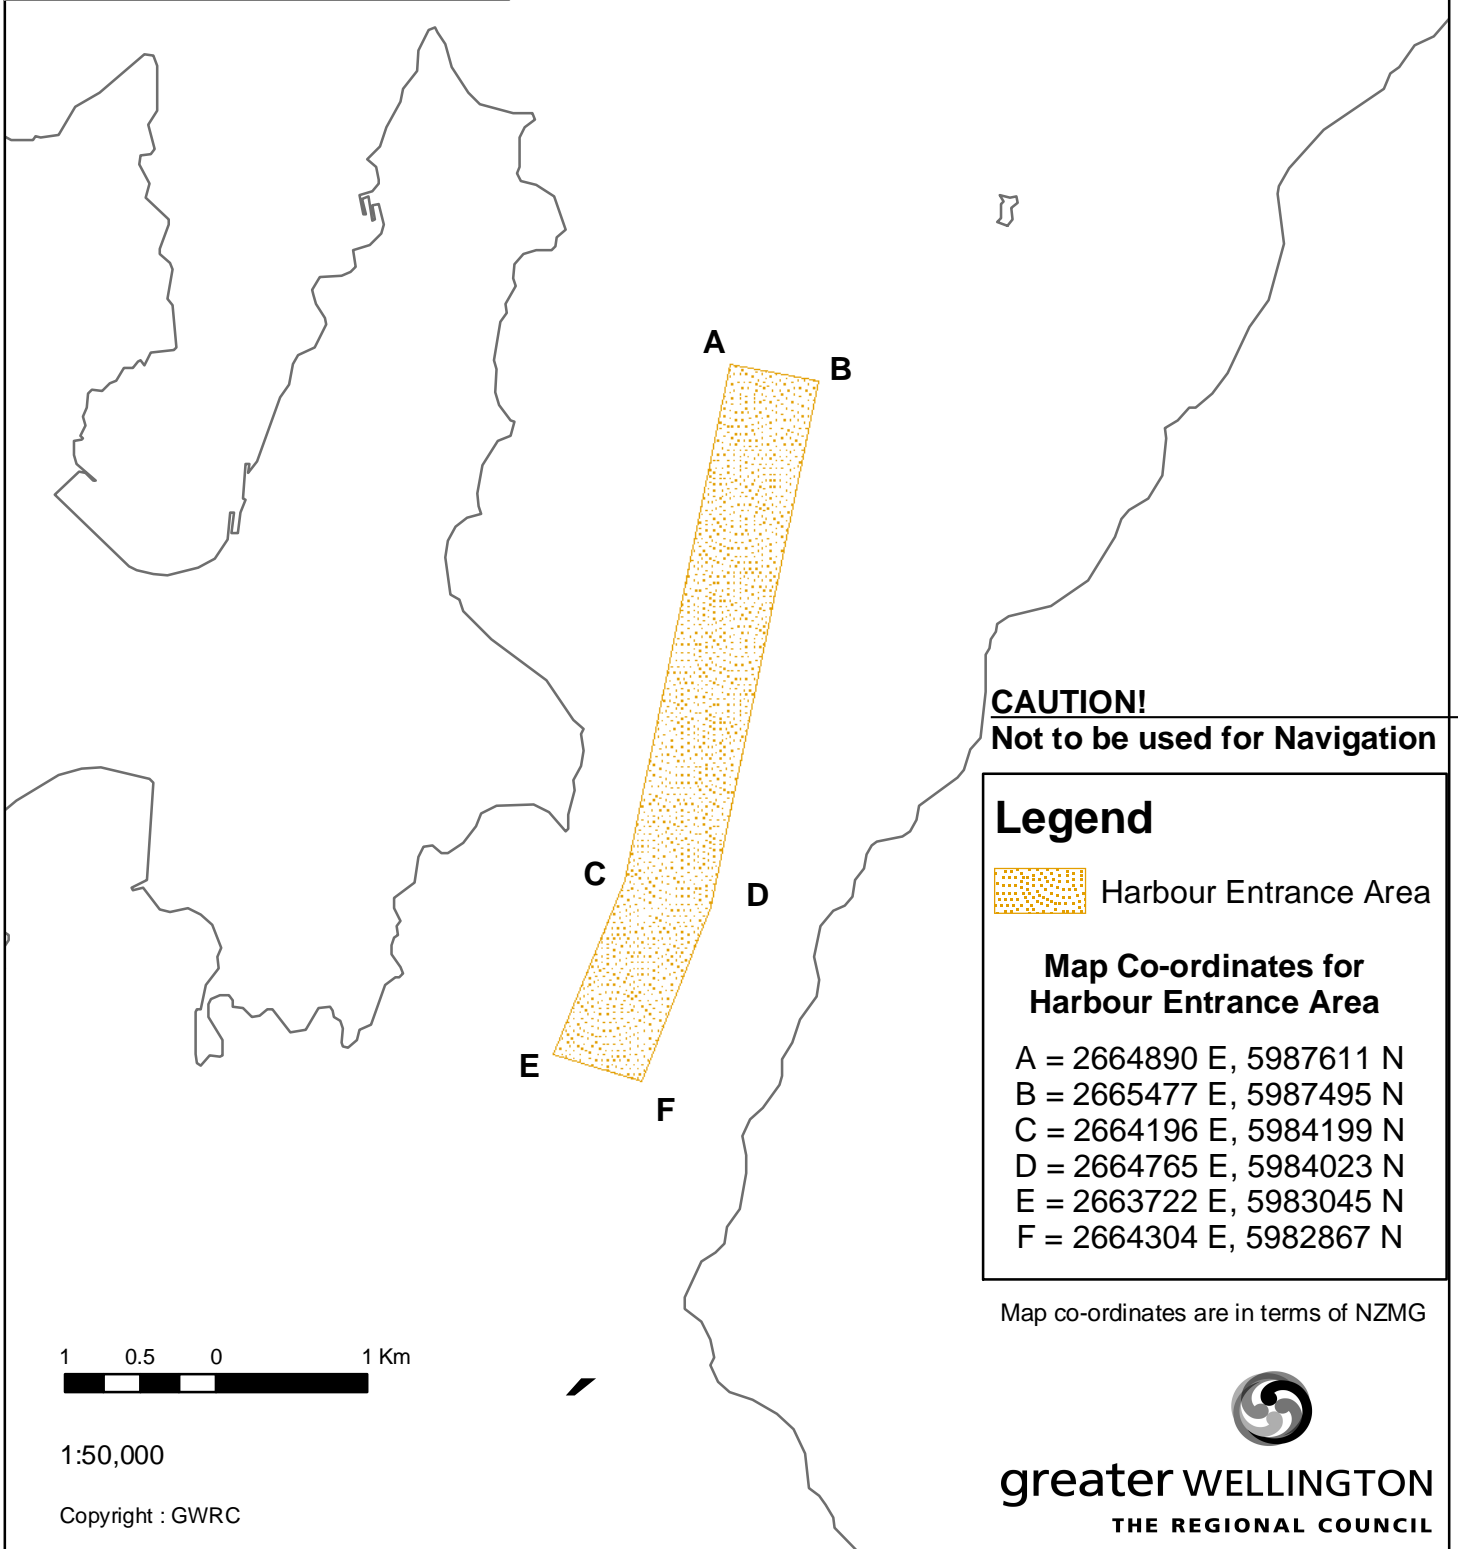

Harbour Entrance Area

Planning Map 4E

CAUTION!
Not to be used for Navigation

Legend

 Harbour Entrance Area

Map Co-ordinates for Harbour Entrance Area

- A = 2664890 E, 5987611 N
- B = 2665477 E, 5987495 N
- C = 2664196 E, 5984199 N
- D = 2664765 E, 5984023 N
- E = 2663722 E, 5983045 N
- F = 2664304 E, 5982867 N

Map co-ordinates are in terms of NZMG

1:50,000

Copyright : GWRC

greater WELLINGTON
THE REGIONAL COUNCIL