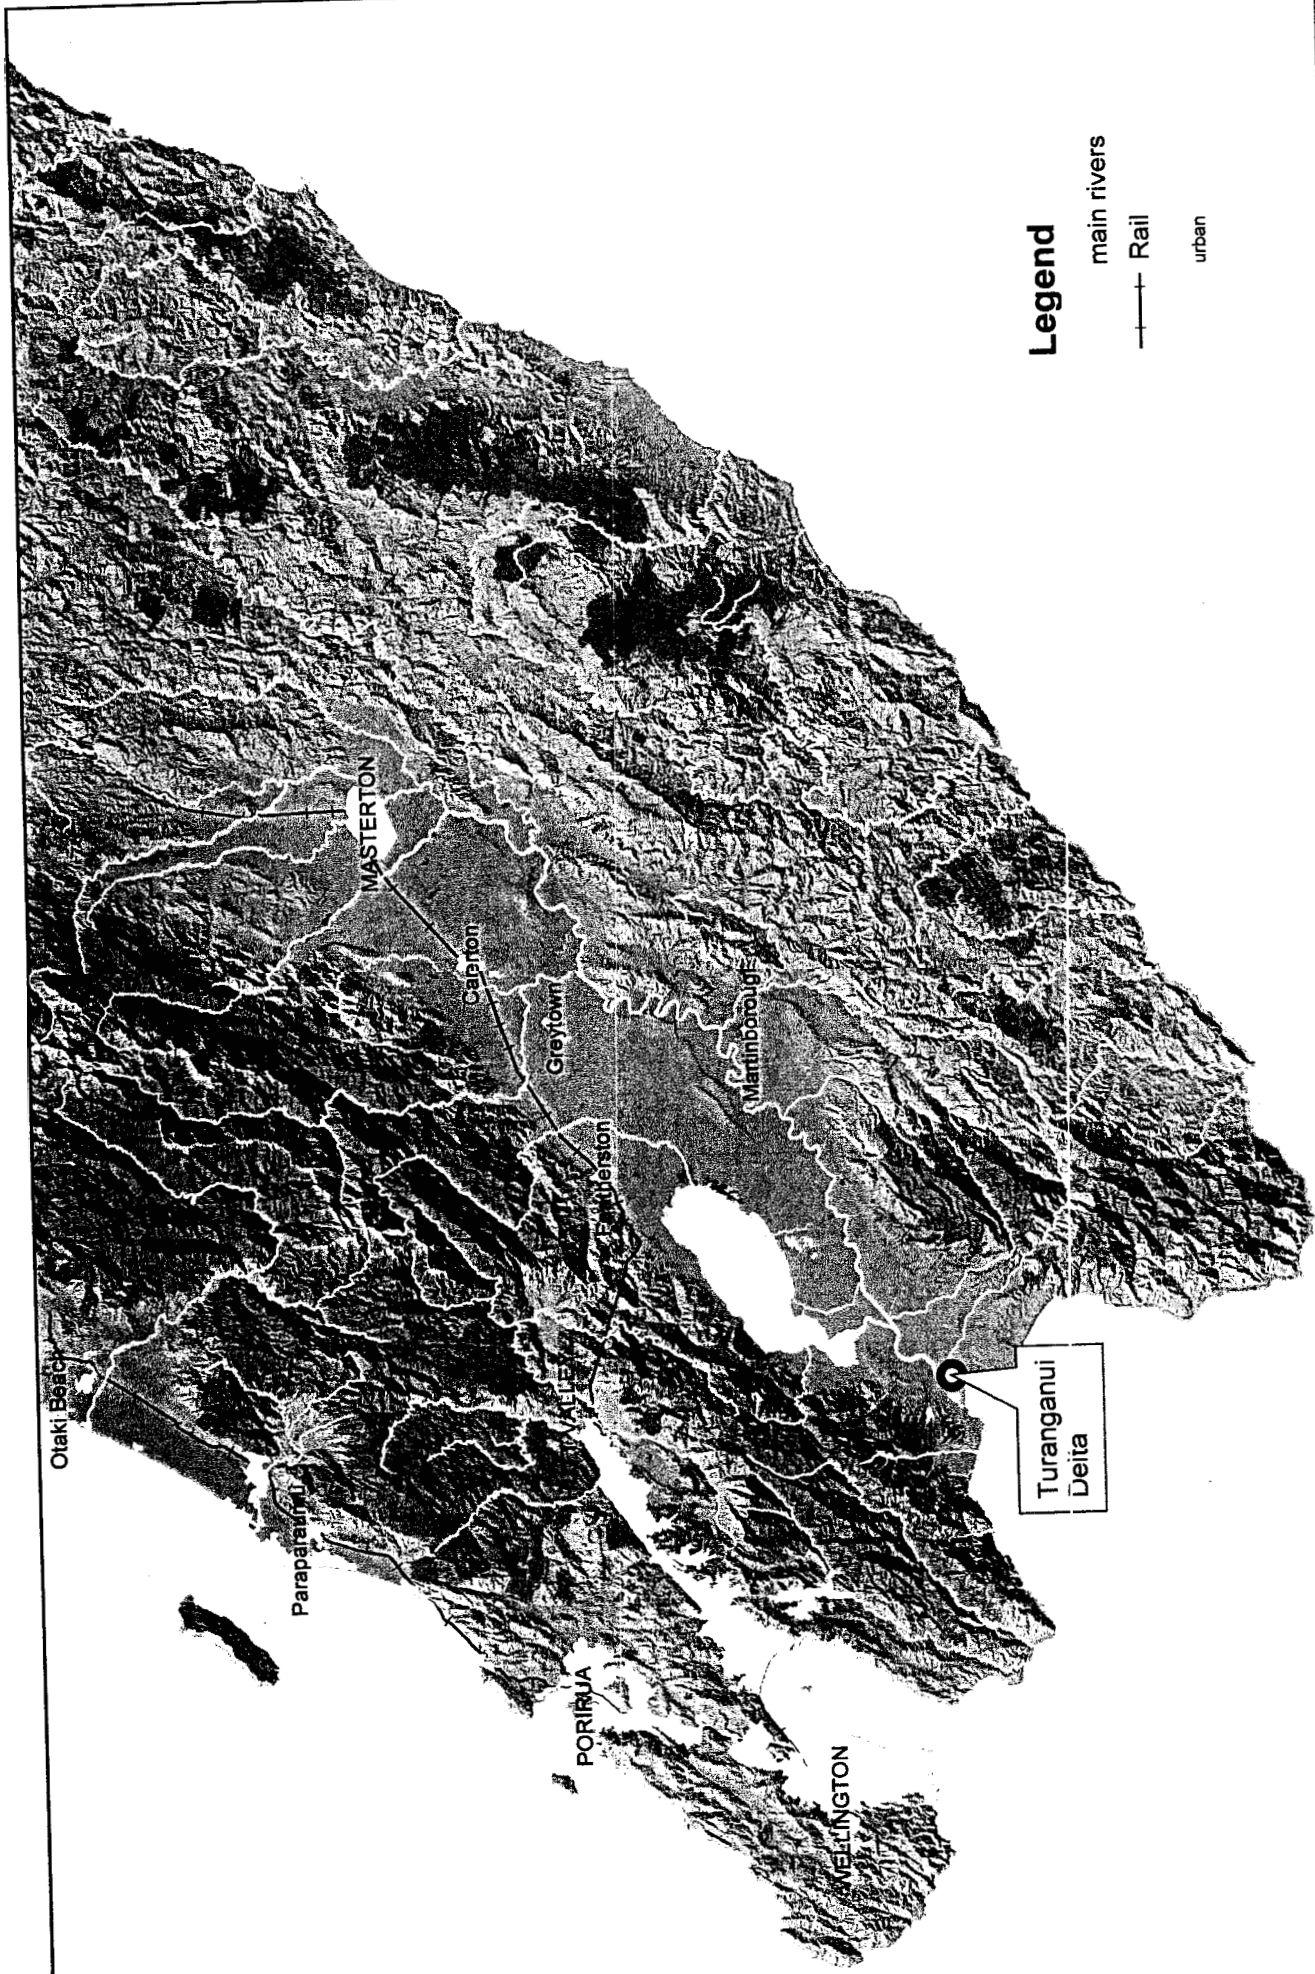

c

Legend

- main rivers
- +— Rail
- urban

1:588,116

greater WELLINGTON
THE REGIONAL COUNCIL

Location Map

Copyright : GWRC
Topographic and Cadastral data is copyright LINZ