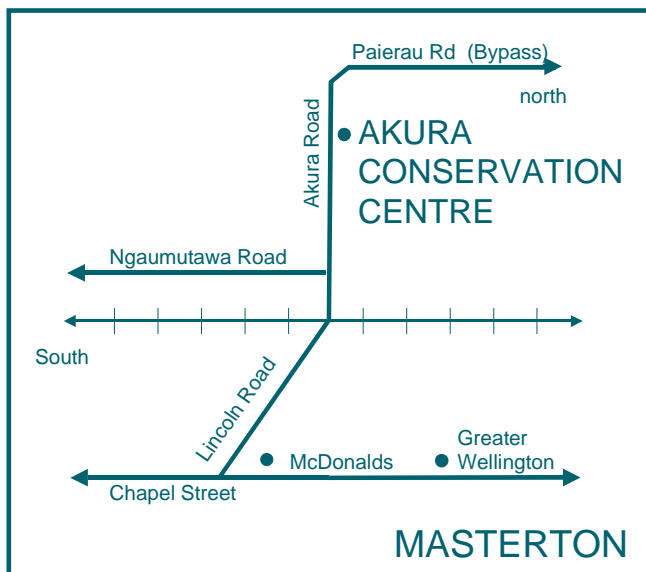

Where to find us

Please note:

- All prices are inclusive of GST
- 10% discount for cash order over \$500 for container-grown stock (RT or PB)
- Quotes available for species not listed
- Prices subject to change without notice
- Courier service available:
Up to 20kg (equivalent to 104 small or 68 large RT units) - \$7.00 within the Wairarapa/Wellington/Horowhenua area

EFTPOS, VISA, MASTERCARD and FARMACARD Accepted

2007 CATALOGUE

Species	Types	How supplied*	Price
ACACIA (wattles)	dealbata (coppicing)	RT	1.75
	melanoxyton (timber)	RT	1.75
	retinoides (shelter)	RT	1.75
	pravissima (shelter)	RT	3.20
	melanoxyton	OG	\$850 per 1000
ALNUS (alder)	cordata	RT	1.75
	cordata	OG	3.10
CASUARINA	(sheoke)	RT	1.75
CUPRESSUS	macrocarpa	OG	\$850 per1000
	lusitanica	RT	1.75
(Leyland)	Leighton Green	PB2	4.85
	Naylor's Blue	PB2	4.85
	Robinson's Gold	PB2	4.85

POPLARS AND WILLOWS

Populus (poplar) species -	Crownsnest, Kawa, Otahoua, Pakaraka, Selwyn, Fraser, Veronese and Weraiti		
Salix (willow) species -	Tangoio, Moutere,		
Supplied as:	stakes	75cm	1.40
	poles	2.0m	3.80
		2.5m	5.40
		3.0m	6.60
Rooted Poplar: Veronese, Crownsnest and Yunnanensis		1.5m	2.80